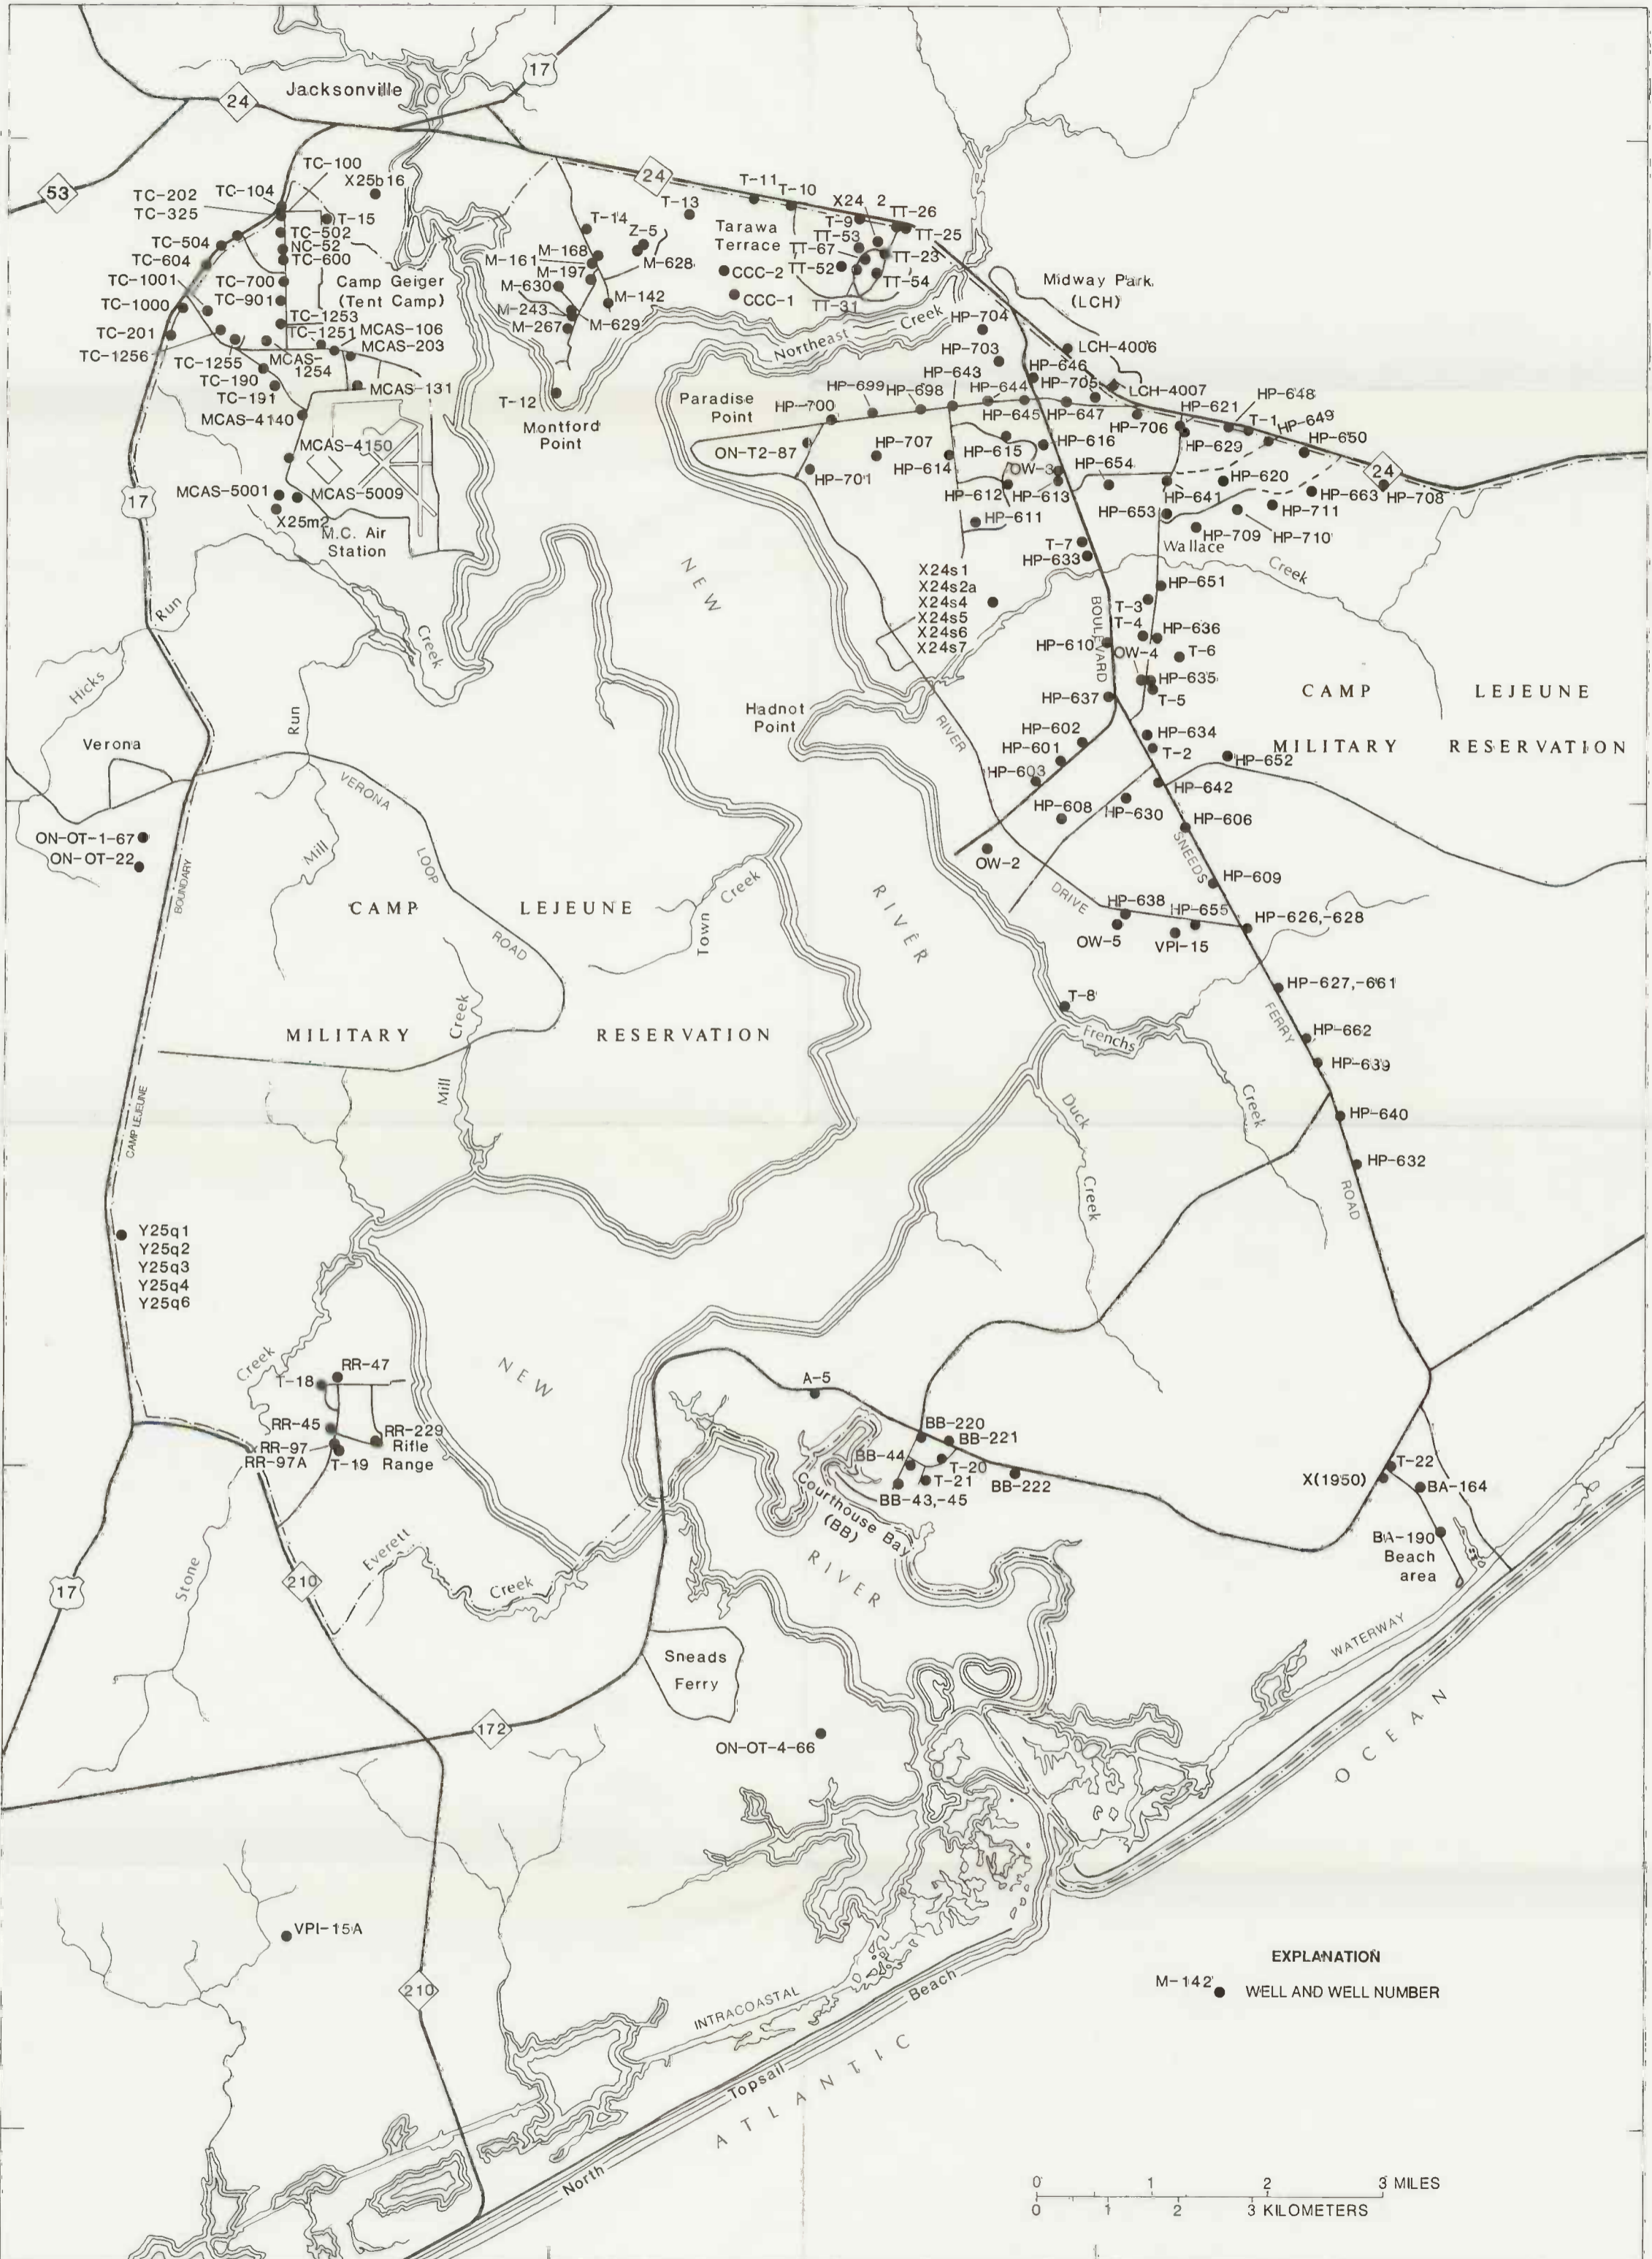

77°30'

25'

20'

77°15'

34°45'

40'

35'

34°30'

**EXPLANATION**  
M-142 ● WELL AND WELL NUMBER

LOCATIONS OF WELLS AT CAMP LEJEUNE, NORTH CAROLINA